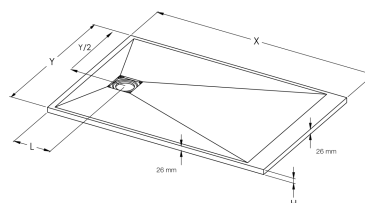

Cuttable and available in 13 sizes, it adapts to any space.

FITÉO is available in 2 colors (white and grey) and is sold with a drain cover.

PRODUCT ADVANTAGES

ANTI-SLIP PN24

CAN BE CUT TO SIZE

LIGHTWEIGHT

HARD-WEARING

PRM COMPLIANCE

TECHNICAL DATA

Eligible for my Adapt' bonus	Yes
Guarantee	2 years
Matter	Thermo-compressed resin
Gencod	3563398018806
Weight	19.000 kg
Colour	White
Size	1800 x 800 mm

X	Y	Y/2	H	L	RÉFÉRENCES
900	900	450	26	200	801090
1000	800	400	26	200	801090
1000	700	350	26	200	801270
1200	800	400	26	200	801280
1200	900	450	26	350	801290
1200	800	400	26	350	801290
1400	700	350	26	350	801470
1400	800	400	26	350	801480
1400	900	450	26	350	801490
1600	700	350	26	350	801670
1800	800	400	26	350	801680
1800	900	450	26	350	801690
1800	800	400	26	350	801690
1800	900	450	26	350	801890
1800	800	400	26	350	801890