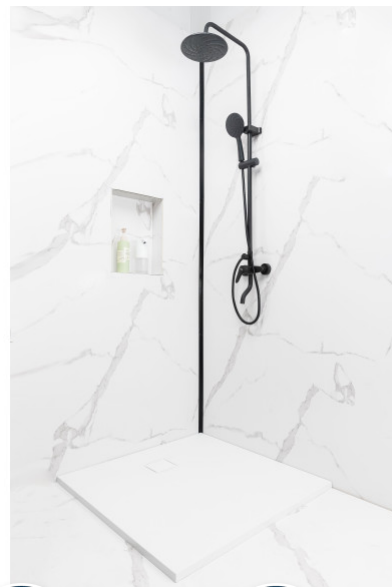

TECHNICAL SHEET

FITÉO SHOWER TRAY

White

801880 - €556.75 (PPHT)

PRODUCT DESCRIPTION

The FITÉO ultra-thin tray in thermo-compressed resin is one of the thinnest on the market with a thickness of only 26 mm.

This reduces the jump to a minimum to make the shower easily accessible.

Very light, it is easy to install and offers 3 installation configurations: recessed, installed or raised.

Thanks to its PN24 non-slip surface, the FITÉO shower tray ensures maximum safety for users.

Cuttable and available in 13 sizes, it adapts to any space.

FITÉO is available in 2 colors (white and grey) and is sold with a drain cover.

PRODUCT ADVANTAGES

ANTI-SLIP PN24

CAN BE CUT TO SIZE

LIGHTWEIGHT

HARD-WEARING