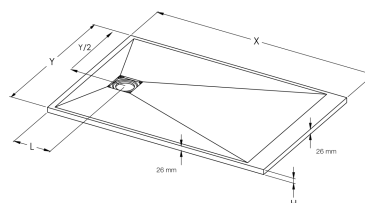

TECHNICAL SHEET

FITÉO SHOWER TRAY

White

801880

PRODUCT DESCRIPTION

The FITÉO ultra-thin tray in thermo-compressed resin is one of the thinnest on the market with a thickness of only 26 mm.

This reduces the jump to a minimum to make the shower easily accessible.

Very light, it is easy to install and offers 3 installation configurations: recessed, installed or raised.

Thanks to its PN24 non-slip surface, the FITÉO shower tray ensures maximum safety for users.

Cuttable and available in 13 sizes, it adapts to any space.

Eligible for my Adapt' bonus	Yes
Guarantee	2 years
Matter	Thermo-compressed resin
Gencod	3563398018806
Weight	19.000 kg
Colour	White
Size	1800 x 800 mm

X	Y	Y/2	H	L	RÉFÉRENCES
900	900	450	26	200	801090
1000	800	400	26	200	801090
1000	700	350	26	200	801270
1200	800	400	26	200	801280
1200	900	450	26	350	801290
1400	700	350	26	350	801470
1400	800	400	26	350	801480
1400	900	450	26	350	801490
1600	700	350	26	350	801670
1800	800	400	26	350	801680
1800	900	450	26	350	801690
1800	800	400	26	350	801680
1800	900	450	26	350	801690
1800	900	450	26	350	801890
1800	900	450	26	350	801890