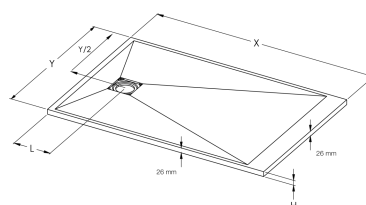

TECHNICAL DATA

Eligible for my Adapt' bonus	Yes
Guarantee	2 years
Matter	Thermo-compressed resin
Gencod	3563398012811
Weight	13.750 kg
Colour	Grey
Size	1200 x 800 mm