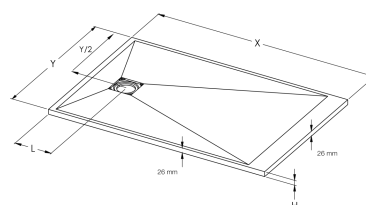

TECHNICAL DATA

Eligible for my Adapt' bonus	Yes
Guarantee	2 years
Matter	Thermo-compressed resin
Gencod	3563398012811
Weight	13.750 kg
Colour	Grey
Size	1200 x 800 mm