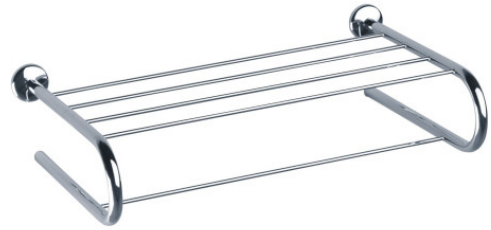

## TOWEL RACK LOFT

Chrome plated

010111

### PRODUCT DESCRIPTION

The LOFT towel rack is an accessory that combines modernity and functionality.

Made of brass, it offers a durable solution for storing towels for the whole family.

### TECHNICAL DATA

Product Type	Towel bar
Range	LOFT
Made in France	Yes
Guarantee	5 years
Matter	Brass + Steel
Gencod	3563390101117
Colour	Chrome plated