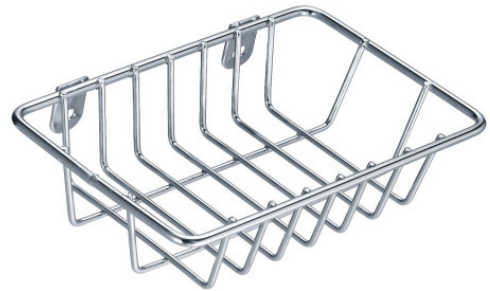

## SPONGE & WALL SOAP HOLDER FIL

Polished Gloss

065144

### PRODUCT DESCRIPTION

The FIL stainless steel wall-mounted sponge & soap holder is a very practical accessory for your bathroom. It can be paired with shower baskets from the same range for maximum storage.

### TECHNICAL DATA

Product Type	Soap dish
Range	THREAD
Made in France	Yes
Guarantee	5 years
Matter	Stainless steel
Gencod	3563390651445
Weight	0.100 kg
Colour	Polished Gloss