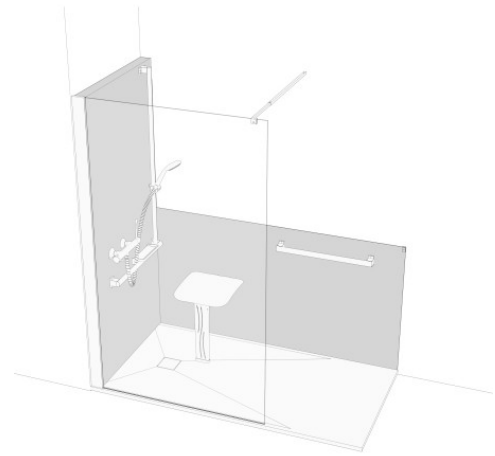

FITÉO FLEX - CONFIGURATION ANGLE

802315 - €2,542.50 (PPHT)

PRODUCT DESCRIPTION

Angle-type Fitéo Flex configuration.
 Available with a Fitéo tray in 800 or 900 mm widths and in different lengths: 1200, 1400, 1600 or 1800 mm.
 Panels and boxes (top or bottom) will allow you to cover the walls of your shower. These elements are recoupable.
 Choice of installing a fixed wall with or without a swivel shutter.
 An accessory pack can be associated with each configuration.

PRODUCT ADVANTAGES

PRM COMPLIANCE

EASY TO INSTALL

ULTRA MODULAR

QUICK TO INSTALL

TECHNICAL DATA

Product Type	Bathtub Replacement Kit
Eligible for my Adapt' bonus	Yes
Shower screen type	Fixed wall
Dimensions of the shower tray	1200 x 800 mm
Wall dimensions	L1200 mm
Wall coverings	Mixed 1 - high chest - low panel